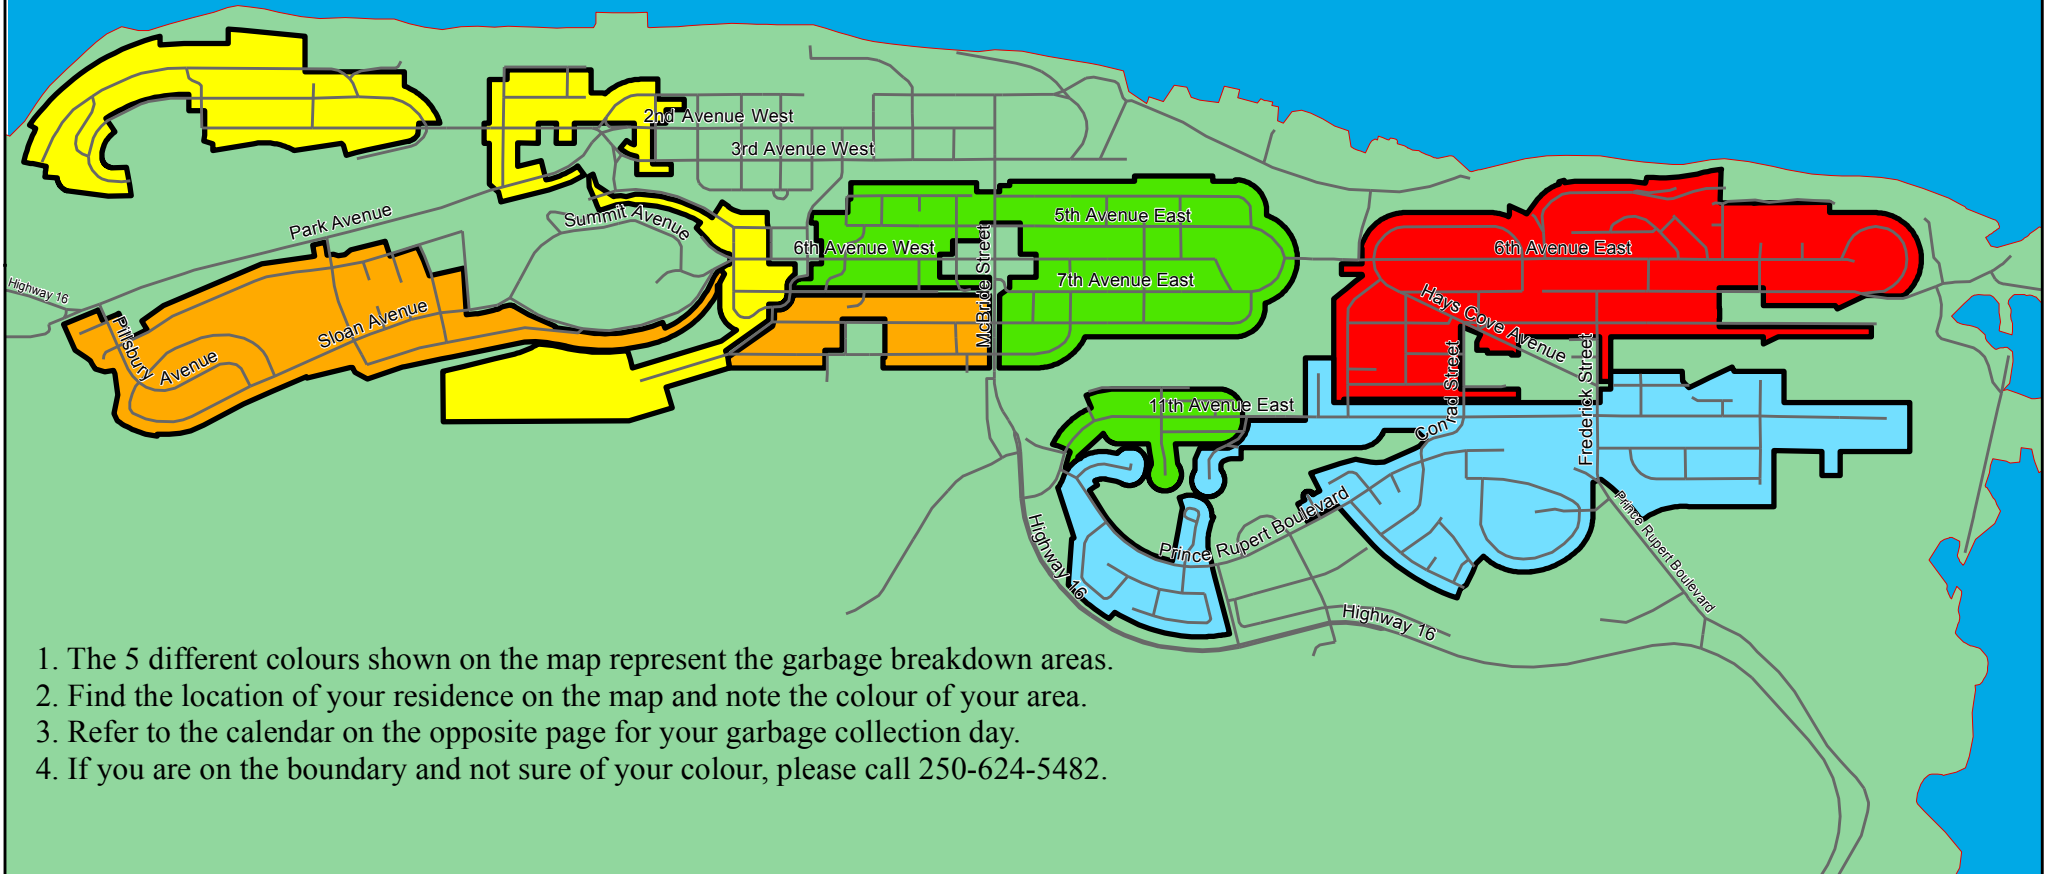

CITY OF PRINCE RUPERT RESIDENTIAL SOLID WASTE COLLECTION AREAS

1. The 5 different colours shown on the map represent the garbage breakdown areas.
2. Find the location of your residence on the map and note the colour of your area.
3. Refer to the calendar on the opposite page for your garbage collection day.
4. If you are on the boundary and not sure of your colour, please call 250-624-5482.